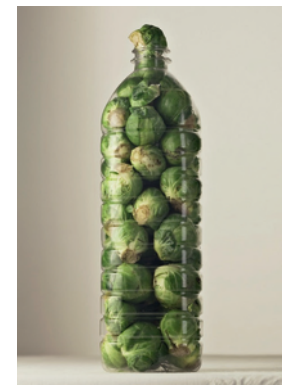

UNO ART SPACE – SPECIAL EDITIONS

Monica Menez, DE, 30 x 30 cm # 1 A 1

UNO ART SPACE – SPECIAL EDITIONS

Bernadette Wolbring, DE und SE, 21 x 30 cm / 28 x 35 cm / 30 x 30 cm # 1 A 3

UNO ART SPACE – SPECIAL EDITIONS