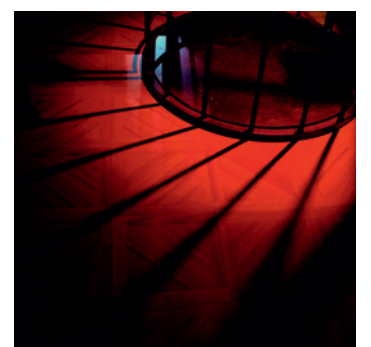

Sabine Springer, DE, 30 x 30 cm # 1 B 4